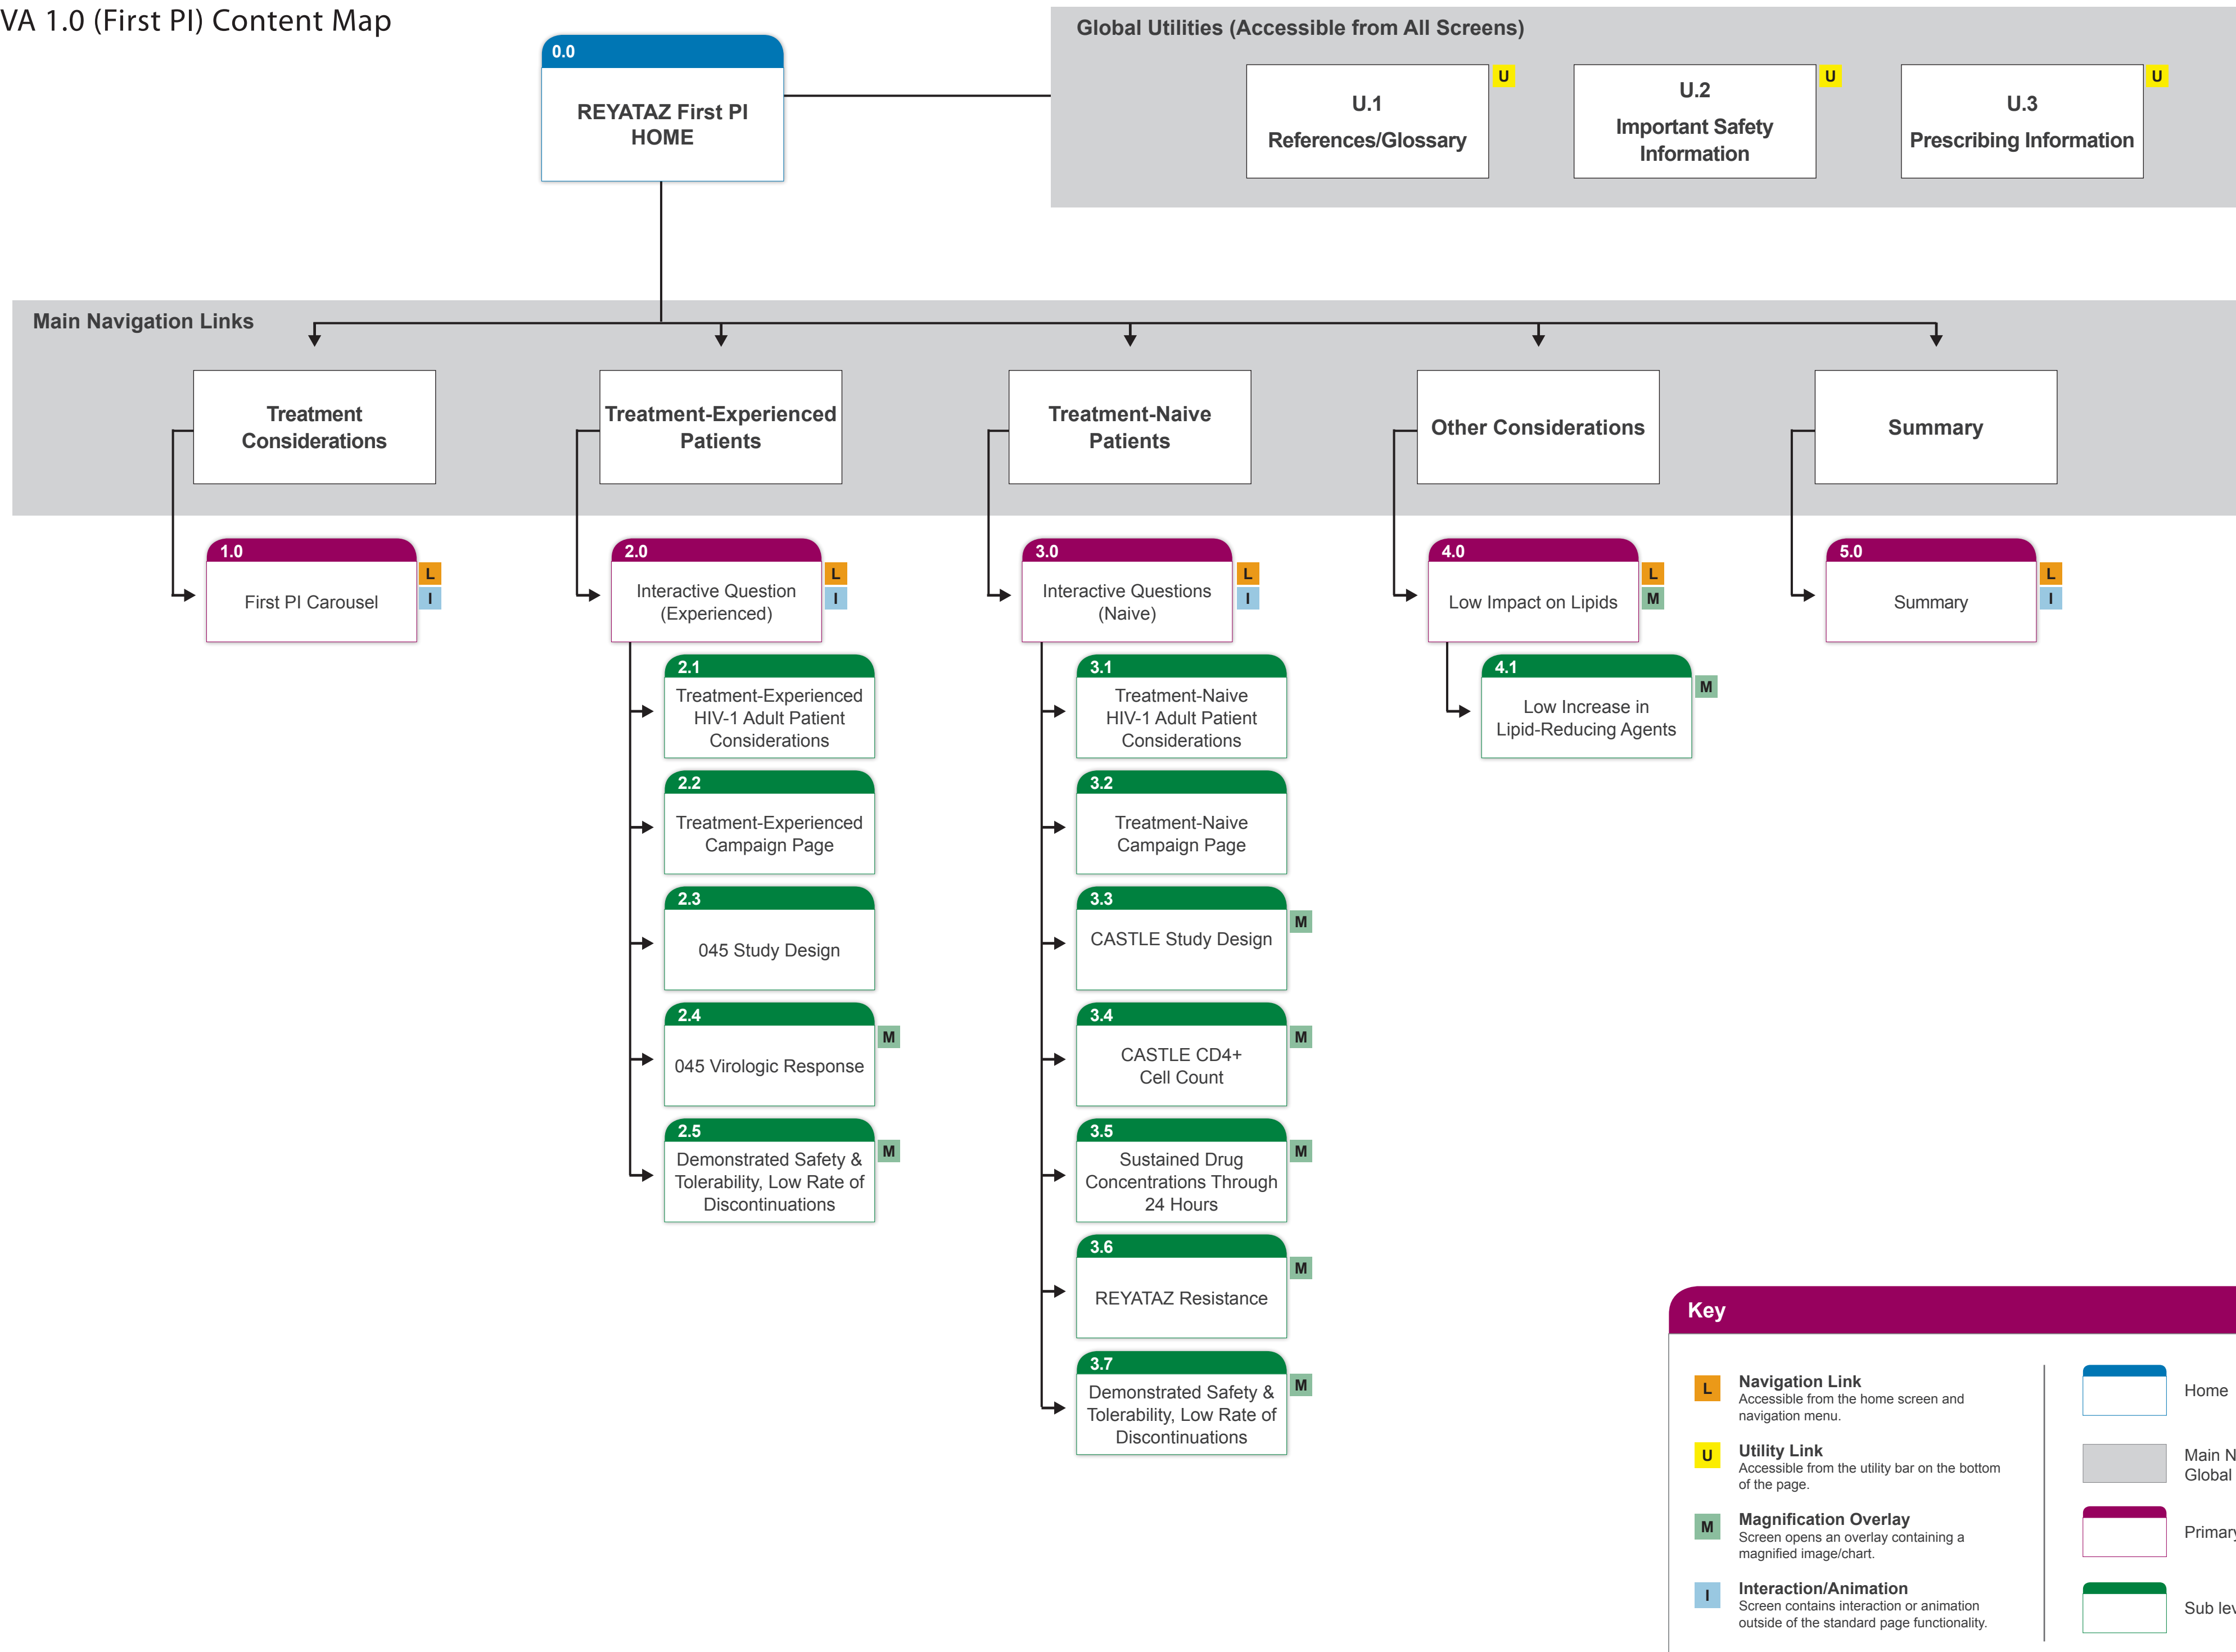

Reyataz IVA 1.0 (First PI) Content Map

Key

- L** Navigation Link
Accessible from the home screen and navigation menu.
- U** Utility Link
Accessible from the utility bar on the bottom of the page.
- M** Magnification Overlay
Screen opens an overlay containing a magnified image/chart.
- I** Interaction/Animation
Screen contains interaction or animation outside of the standard page functionality.
- Home** (Blue box)
- Main Navigation and Global Utilities** (Grey background)
- Primary links** (Pink box)
- Sub level screens** (Green box)